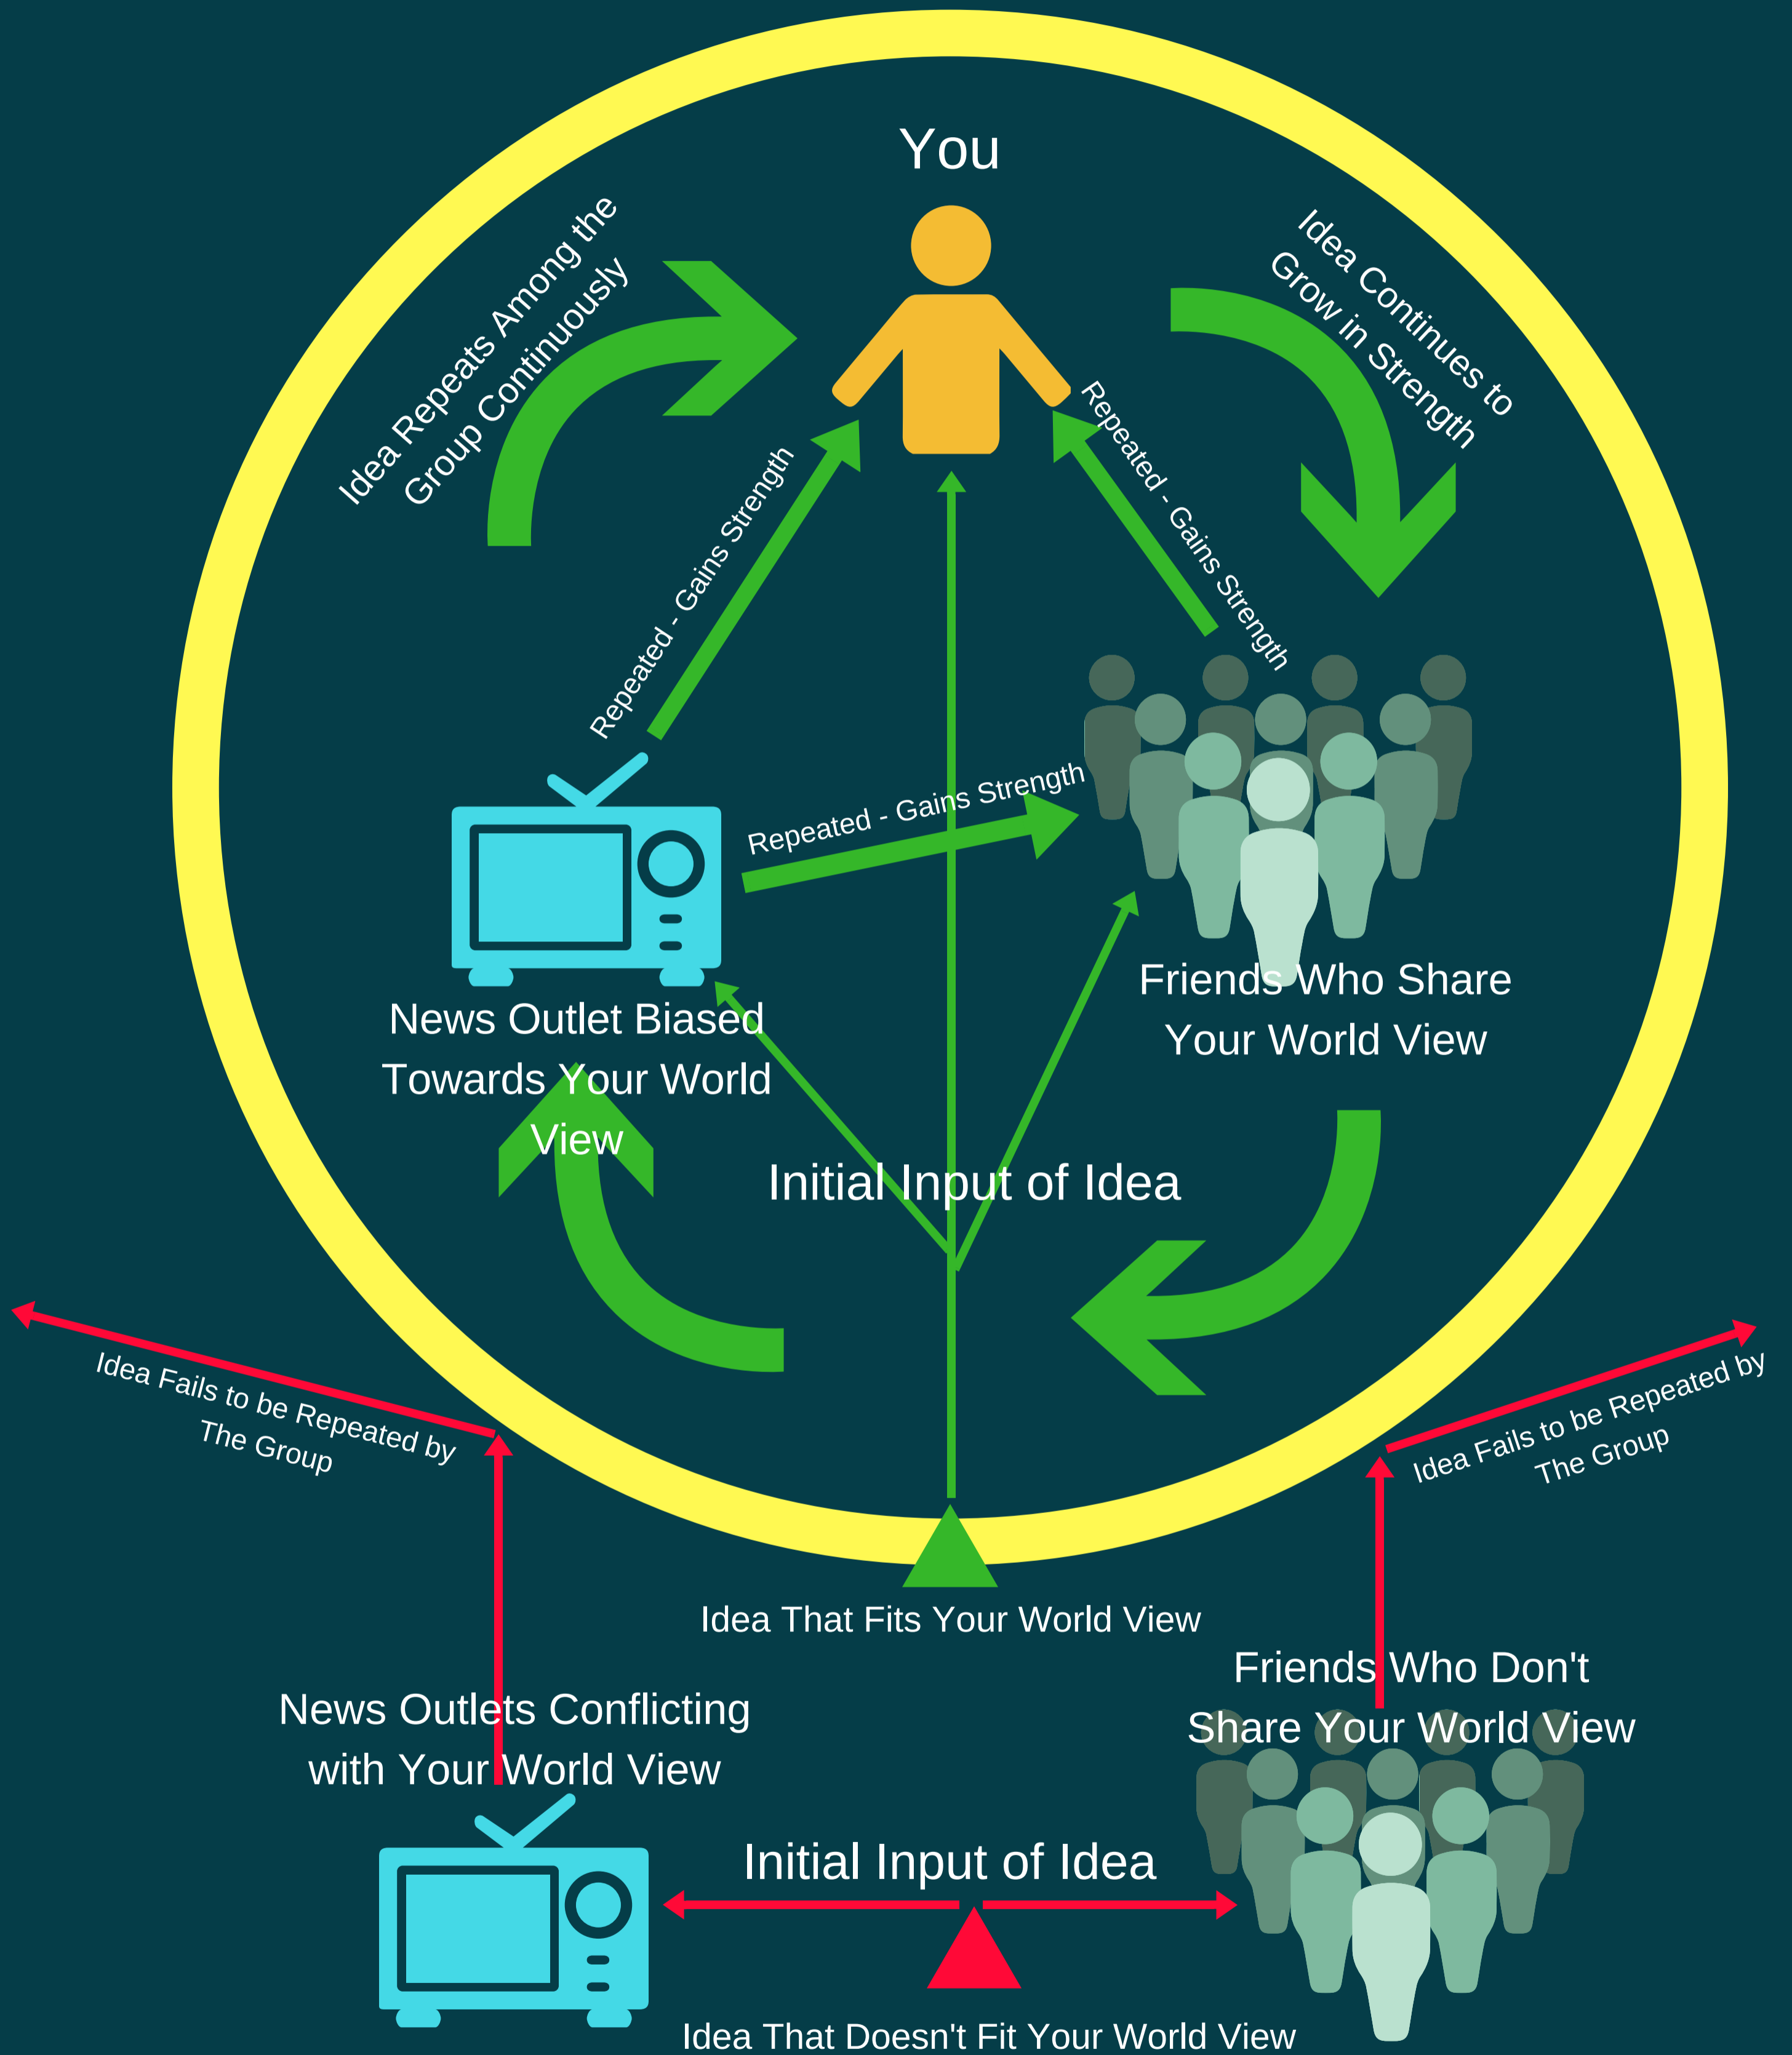

THE ECHO CHAMBER EFFECT

ideas inside the chamber resonate so that the people inside begin to believe it's the predominate world view even if they are the ones actually on the fringe while conflicting ideas never make it into the chamber or are ignored causing them to die